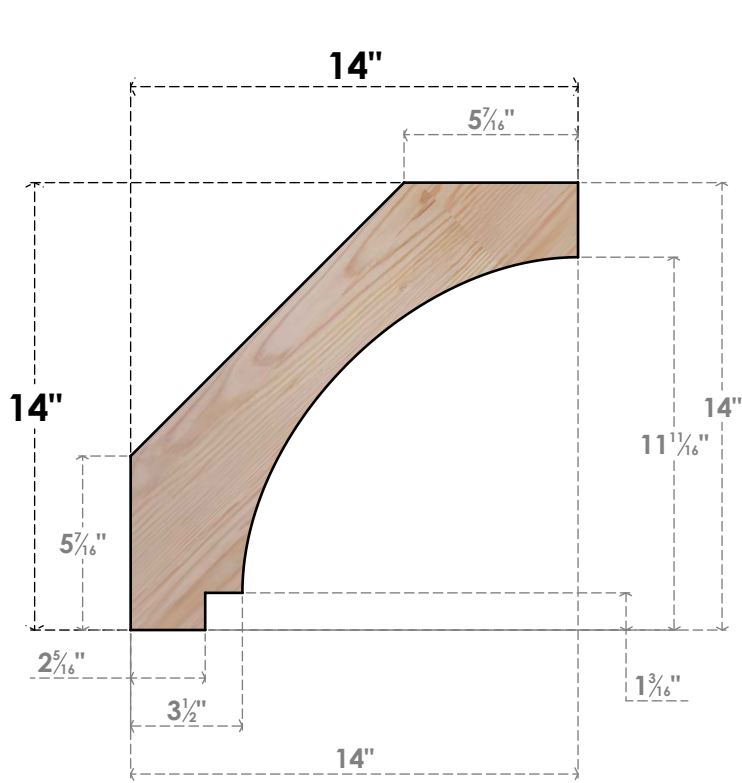

# BRC06X14X14IMP00SDF

5 1/2"W X 14"D X 14"H IMPERIAL SMOOTH BRACE, DOUGLAS FIR

**SIDE**

**FRONT**

EKENA MILLWORK  
 2300 WEST MAIN ST.  
 CLARKSVILLE, TX 75426  
 TOLL FREE: 866-607-0453  
 WWW.EKENAMILLWORK.COM

**NOTES**

1. INSTALLATION TO BE COMPLETED IN ACCORDANCE WITH MANUFACTURER'S SPECIFICATIONS.
2. DRAWING MAY NOT BE TO SCALE
3. THIS DRAWING IS INTENDED FOR DESIGN AND PLANNING PURPOSES ONLY.
4. ALL INFORMATION CONTAINED HEREIN WAS CURRENT AT THE TIME OF DEVELOPMENT BUT MUST BE REVIEWED AND APPROVED BY THE PRODUCT MANUFACTURER TO BE CONSIDERED ACCURATE.
5. PRODUCTS ARE NOT KILN DRIED. THIS ITEM IS UNIQUE AND WILL CONTAIN THE NATURAL VARIATIONS THAT THE WOOD SPECIES OFFERS. THIS MAY RESULT IN VARIATIONS UP TO 1/4"